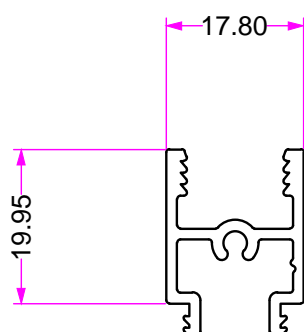

94.A40x20x1.6X6.5
ANGLE 40x20x1.6mmX6500

94.A40x12x1.6x6.5
ANGLE 50x20x3mmx6500

94.SC100-40
FINGER GRIP
ANGLE 20x12x1.6mmx6500

ELIPSO DLI (DOMESTIC LOUVRE INTERNAL) EXTRUSION PROFILES

94.DLI20-07
DLI INFILL 35mm

94.DLI20-06
DLI INFILL 20mm

94.DLI20-23
DLI TRIM ADAPTOR

ELIPSO DLI (DOMESTIC LOUVRE INTERNAL) EXTRUSION PROFILES

94.DLI20-02
DLI STILE

94.DLI20-05
DLI BLADE INFILL

94.DLI20-13
DLI H SECTION

94.DLI20-22
DLI MEETING STILE ADAPTOR

ELIPSO DLI (DOMESTIC LOUVRE INTERNAL) EXTRUSION PROFILES (OPTIONAL EXTRAS)

94.A50x25x3.0x6.5
ANGLE 50x25x3mmx6500

94.A50X50X3.0X6.5
ANGLE 50x50x3mmx6500

94.A100x50x3.0x6.5
ANGLE 100x50x3mmx6500

SCALE 1:1

ELIPSO DLI (DOMESTIC LOUVRE INTERNAL) EXTRUSION PROFILES (OPTIONAL EXTRAS)

94.B50x25x3.0x6.5
RHS 50x25x3mmx6500

94.B50x50x3.0x6.5
RHS 50x50x3mmx6500

94.B100x50x3.0 x 6.5
RHS 100 x 50 x 3mm x 6500

SCALE 1:1

ELIPSO DLI (DOMESTIC LOUVRE INTERNAL) EXTRUSION PROFILES

94.DLI20-25MF
DLI FRAME