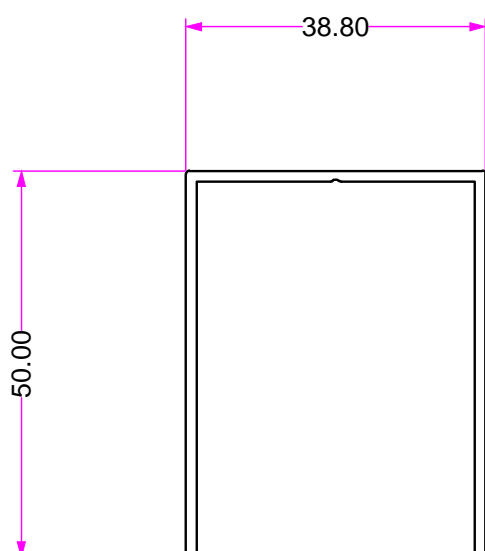

ELIPSO DLI (DOMESTIC LOUVRE INTERNAL) EXTRUSION PROFILES

94.SC100-05
BLADE 90mm

94.LT2030
BLADE 150mm

ELIPSO DLI (DOMESTIC LOUVRE INTERNAL) EXTRUSION PROFILES

94.SC100-10
DLI SUB HEAD

94.DLI20-18
DLI TOP CHANNEL
(Fixed Panel)

94.A40x20x1.6X6.5
ANGLE 40x20x1.6mmX6500

94.A40x12x1.6x6.5
ANGLE 50x20x3mmx6500

94.SC100-40
FINGER GRIP
ANGLE 20x12x1.6mmx6500

ELIPSO DLI (DOMESTIC LOUVRE INTERNAL) EXTRUSION PROFILES

94.DLI20-07
DLI INFILL 35mm

ELIPSO DLI (DOMESTIC LOUVRE INTERNAL) EXTRUSION PROFILES (OPTIONAL EXTRAS)

94.A50x25x3.0x6.5
ANGLE 50x25x3mmx6500

94.A50X50X3.0X6.5
ANGLE 50x50x3mmx6500

94.A100x50x3.0x6.5
ANGLE 100x50x3mmx6500

SCALE 1:1

ELIPSO DLI (DOMESTIC LOUVRE INTERNAL) EXTRUSION PROFILES (OPTIONAL EXTRAS)

94.B50x25x3.0x6.5
RHS 50x25x3mmx6500

94.B50x50x3.0x6.5
RHS 50x50x3mmx6500

94.B100x50x3.0 x 6.5
RHS 100 x 50 x 3mm x 6500

SCALE 1:1

ELIPSO DLI (DOMESTIC LOUVRE INTERNAL) EXTRUSION PROFILES

94.DLI20-25MF
DLI FRAME