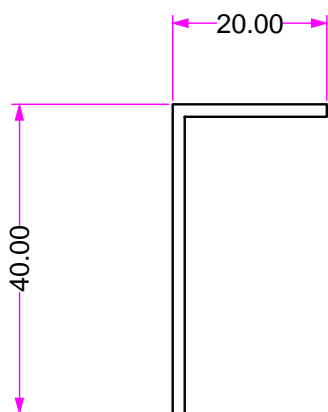

94.DLI20-01
DLI RAIL TOP & BOTTOM

94.DLI20-08
DLI WIDE RAIL

ELIPSO DLI (DOMESTIC LOUVRE INTERNAL) EXTRUSION PROFILES

94.DLI20-09
DLI MIDRAIL
110mm DOUBLE POCKET

ELIPSO DLI (DOMESTIC LOUVRE INTERNAL) EXTRUSION PROFILES

94.A40x20x1.6X6.5
ANGLE 40x20x1.6mmX6500

94.A40x12x1.6x6.5
ANGLE 50x20x3mmx6500

94.SC100-40
FINGER GRIP
ANGLE 20x12x1.6mmx6500

ELIPSO DLI (DOMESTIC LOUVRE INTERNAL) EXTRUSION PROFILES

94.DLI20-07
DLI INFILL 35mm

ELIPSO DLI (DOMESTIC LOUVRE INTERNAL) EXTRUSION PROFILES (OPTIONAL EXTRAS)

94.A50x25x3.0x6.5
ANGLE 50x25x3mmx6500

94.A50X50X3.0X6.5
ANGLE 50x50x3mmx6500

94.A100x50x3.0x6.5
ANGLE 100x50x3mmx6500

SCALE 1:1

ELIPSO DLI (DOMESTIC LOUVRE INTERNAL) EXTRUSION PROFILES (OPTIONAL EXTRAS)

94.B50x25x3.0x6.5
RHS 50x25x3mmx6500

94.B50x50x3.0x6.5
RHS 50x50x3mmx6500

94.B100x50x3.0 x 6.5
RHS 100 x 50 x 3mm x 6500

SCALE 1:1

ELIPSO DLI (DOMESTIC LOUVRE INTERNAL) EXTRUSION PROFILES

94.DLI20-25MF
DLI FRAME