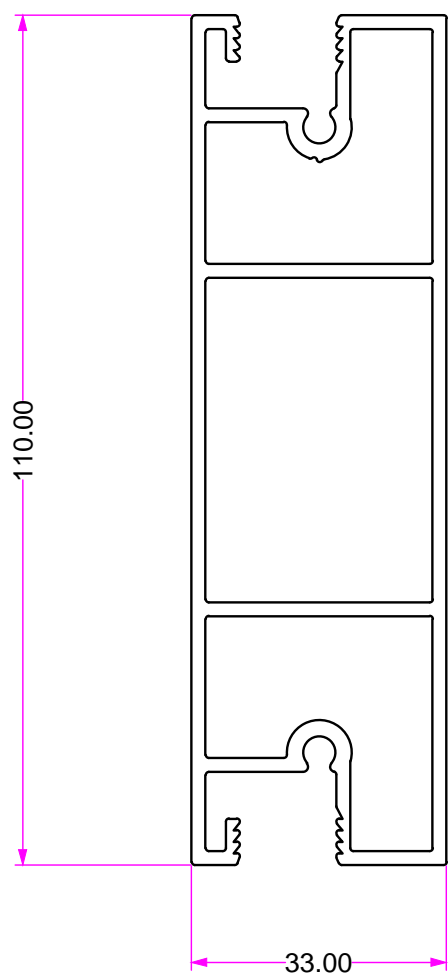

ELIPSO DLI (DOMESTIC LOUVRE INTERNAL) EXTRUSION PROFILES

94.DLI20-09
DLI MIDRAIL
110mm DOUBLE POCKET