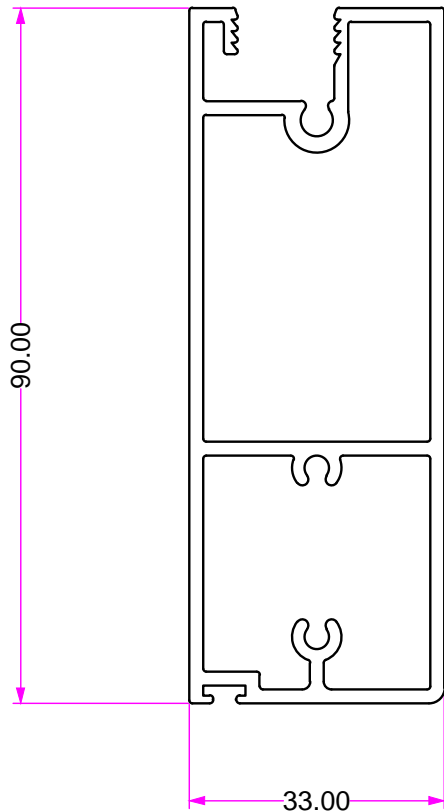

94.DLI20-08
DLI WIDE RAIL