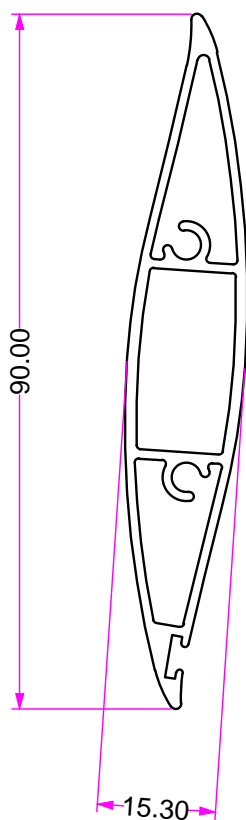

ELIPSO DLI (DOMESTIC LOUVRE INTERNAL) EXTRUSION PROFILES

94.SC100-05
BLADE 90mm

94.LT2030
BLADE 150mm

ELIPSO DLI (DOMESTIC LOUVRE INTERNAL) EXTRUSION PROFILES

94.SC100-10
DLI SUB HEAD

94.DLI20-18
DLI TOP CHANNEL
(Fixed Panel)

94.DLI20-14
DLI BOTTOM & SIDE CHANNEL
(Fixed Panel)

ELIPSO DLI (DOMESTIC LOUVRE INTERNAL) EXTRUSION PROFILES

94.DLI20-03
DLI TOP TRACK

94.SC100-32
TOP ROLLER TRACK

94.DLI20-04
DLI BOTTOM TRACK

ELIPSO DLI (DOMESTIC LOUVRE INTERNAL) EXTRUSION PROFILES

94.A40x20x1.6X6.5
ANGLE 40x20x1.6mmX6500

94.A40x12x1.6x6.5
ANGLE 50x20x3mmx6500

94.SC100-40
FINGER GRIP
ANGLE 20x12x1.6mmx6500

ELIPSO DLI (DOMESTIC LOUVRE INTERNAL) EXTRUSION PROFILES

94.DLI20-07
DLI INFILL 35mm

ELIPSO DLI (DOMESTIC LOUVRE INTERNAL) EXTRUSION PROFILES (OPTIONAL EXTRAS)

94.A50x25x3.0x6.5
ANGLE 50x25x3mmx6500

94.A50X50X3.0X6.5
ANGLE 50x50x3mmx6500

94.A100x50x3.0x6.5
ANGLE 100x50x3mmx6500

SCALE 1:1

ELIPSO DLI (DOMESTIC LOUVRE INTERNAL) EXTRUSION PROFILES (OPTIONAL EXTRAS)