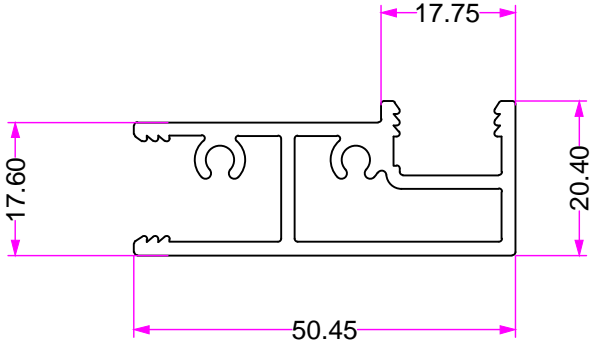

94.A40x20x1.6X6.5
ANGLE 40x20x1.6mmX6500

94.A40x12x1.6x6.5
ANGLE 50x20x3mmx6500

94.SC100-40
FINGER GRIP
ANGLE 20x12x1.6mmx6500

ELIPSO DLI (DOMESTIC LOUVRE INTERNAL) EXTRUSION PROFILES

94.DLI20-07
DLI INFILL 35mm

ELIPSO DLI (DOMESTIC LOUVRE INTERNAL) EXTRUSION PROFILES (OPTIONAL EXTRAS)

94.A50x25x3.0x6.5
ANGLE 50x25x3mmx6500

94.A50X50X3.0X6.5
ANGLE 50x50x3mmx6500

94.A100x50x3.0x6.5
ANGLE 100x50x3mmx6500

SCALE 1:1

ELIPSO DLI (DOMESTIC LOUVRE INTERNAL) EXTRUSION PROFILES (OPTIONAL EXTRAS)

94.B50x25x3.0x6.5
RHS 50x25x3mmx6500

94.B50x50x3.0x6.5
RHS 50x50x3mmx6500

94.B100x50x3.0 x 6.5
RHS 100 x 50 x 3mm x 6500

SCALE 1:1

ELIPSO DLI (DOMESTIC LOUVRE INTERNAL) EXTRUSION PROFILES

94.DLI20-25MF
DLI FRAME