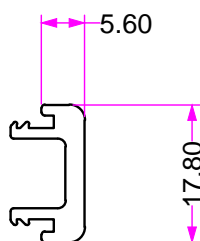

94.A40x20x1.6X6.5
ANGLE 40x20x1.6mmX6500

94.A40x12x1.6x6.5
ANGLE 50x20x3mmx6500

94.SC100-40
FINGER GRIP
ANGLE 20x12x1.6mmx6500

ELIPSO DLI (DOMESTIC LOUVRE INTERNAL) EXTRUSION PROFILES

94.DLI20-07
DLI INFILL 35mm

94.DLI20-06
DLI INFILL 20mm

94.DLI20-23
DLI TRIM ADAPTOR

ELIPSO DLI (DOMESTIC LOUVRE INTERNAL) EXTRUSION PROFILES

94.DLI20-02
DLI STILE

94.DLI20-05
DLI BLADE INFILL

94.DLI20-13
DLI H SECTION

94.DLI20-22
DLI MEETING STILE ADAPTOR

ELIPSO DLI (DOMESTIC LOUVRE INTERNAL) EXTRUSION PROFILES (OPTIONAL EXTRAS)

94.A50x25x3.0x6.5
ANGLE 50x25x3mmx6500

94.A50X50X3.0X6.5
ANGLE 50x50x3mmx6500

94.A100x50x3.0x6.5
ANGLE 100x50x3mmx6500

SCALE 1:1

ELIPSO DLI (DOMESTIC LOUVRE INTERNAL) EXTRUSION PROFILES (OPTIONAL EXTRAS)

94.B50x25x3.0x6.5
RHS 50x25x3mmx6500

94.B50x50x3.0x6.5
RHS 50x50x3mmx6500

94.B100x50x3.0 x 6.5
RHS 100 x 50 x 3mm x 6500

SCALE 1:1

ELIPSO DLI (DOMESTIC LOUVRE INTERNAL) EXTRUSION PROFILES

94.DLI20-25MF
DLI FRAME