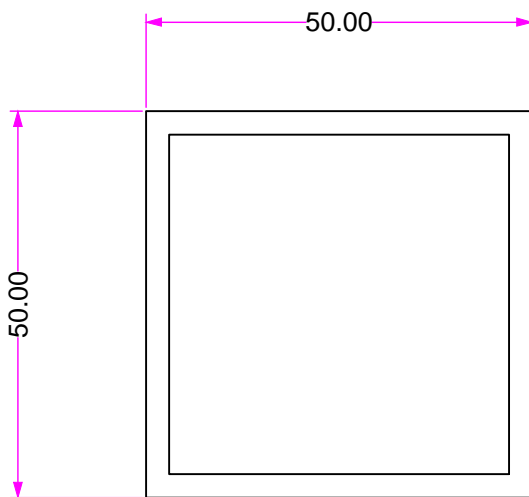

94.A40x20x1.6X6.5
ANGLE 40x20x1.6mmX6500

94.A40x12x1.6x6.5
ANGLE 50x20x3mmx6500

94.SC100-40
FINGER GRIP
ANGLE 20x12x1.6mmx6500

ELIPSO DLI (DOMESTIC LOUVRE INTERNAL) EXTRUSION PROFILES

94.DLI20-07
DLI INFILL 35mm

ELIPSO DLI (DOMESTIC LOUVRE INTERNAL) EXTRUSION PROFILES (OPTIONAL EXTRAS)

94.A50x25x3.0x6.5
ANGLE 50x25x3mmx6500

94.A50X50X3.0X6.5
ANGLE 50x50x3mmx6500

94.A100x50x3.0x6.5
ANGLE 100x50x3mmx6500

SCALE 1:1

ELIPSO DLI (DOMESTIC LOUVRE INTERNAL) EXTRUSION PROFILES (OPTIONAL EXTRAS)

94.B50x25x3.0x6.5
RHS 50x25x3mmx6500

94.B50x50x3.0x6.5
RHS 50x50x3mmx6500

94.B100x50x3.0 x 6.5
RHS 100 x 50 x 3mm x 6500

SCALE 1:1

ELIPSO DLI (DOMESTIC LOUVRE INTERNAL) EXTRUSION PROFILES

94.DLI20-25MF
DLI FRAME