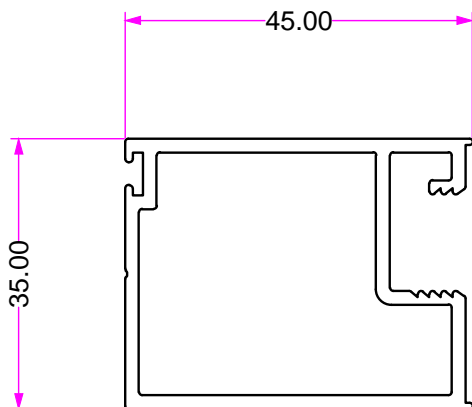

94.A40x20x1.6X6.5
ANGLE 40x20x1.6mmX6500

94.A40x12x1.6x6.5
ANGLE 50x20x3mmx6500

94.SC100-40
FINGER GRIP
ANGLE 20x12x1.6mmx6500

ELIPSO DLI (DOMESTIC LOUVRE INTERNAL) EXTRUSION PROFILES

94.DLI20-07
DLI INFILL 35mm

94.DLI20-06
DLI INFILL 20mm

94.DLI20-23
DLI TRIM ADAPTOR

ELIPSO DLI (DOMESTIC LOUVRE INTERNAL) EXTRUSION PROFILES

94.DLI20-02
DLI STILE

94.DLI20-05
DLI BLADE INFILL

94.DLI20-13
DLI H SECTION

94.DLI20-22
DLI MEETING STILE ADAPTOR

ELIPSO DLI (DOMESTIC LOUVRE INTERNAL) EXTRUSION PROFILES (OPTIONAL EXTRAS)

94.A50x25x3.0x6.5
ANGLE 50x25x3mmx6500

94.A50X50X3.0X6.5
ANGLE 50x50x3mmx6500

94.A100x50x3.0x6.5
ANGLE 100x50x3mmx6500

SCALE 1:1

ELIPSO DLI (DOMESTIC LOUVRE INTERNAL) EXTRUSION PROFILES (OPTIONAL EXTRAS)

94.B50x25x3.0x6.5
RHS 50x25x3mmx6500

94.B50x50x3.0x6.5
RHS 50x50x3mmx6500

94.B100x50x3.0 x 6.5
RHS 100 x 50 x 3mm x 6500

SCALE 1:1

ELIPSO DLI (DOMESTIC LOUVRE INTERNAL) EXTRUSION PROFILES

94.DLI20-25MF
DLI FRAME