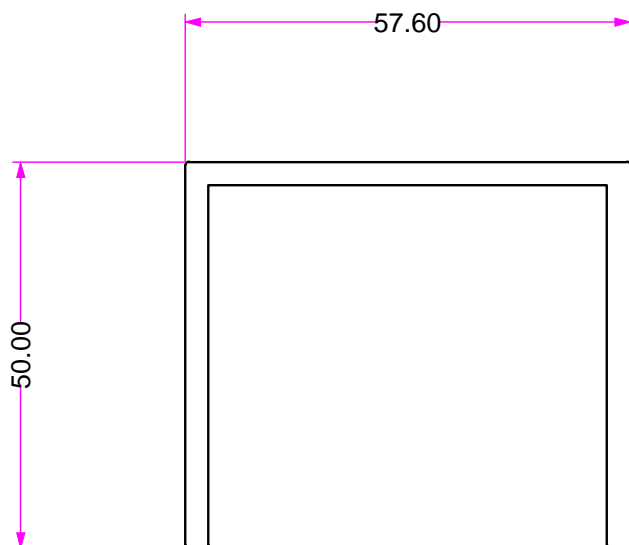

ELIPSO DLI (DOMESTIC LOUVRE INTERNAL) EXTRUSION PROFILES

94.SC100-05
BLADE 90mm

94.LT2030
BLADE 150mm

ELIPSO DLI (DOMESTIC LOUVRE INTERNAL) EXTRUSION PROFILES

94.SC100-10
DLI SUB HEAD

94.DLI20-18
DLI TOP CHANNEL
(Fixed Panel)

94.A40x20x1.6X6.5
ANGLE 40x20x1.6mmX6500

94.A40x12x1.6x6.5
ANGLE 50x20x3mmx6500

94.SC100-40
FINGER GRIP
ANGLE 20x12x1.6mmx6500

ELIPSO DLI (DOMESTIC LOUVRE INTERNAL) EXTRUSION PROFILES

94.DLI20-07
DLI INFILL 35mm

ELIPSO DLI (DOMESTIC LOUVRE INTERNAL) EXTRUSION PROFILES (OPTIONAL EXTRAS)

94.A50x25x3.0x6.5
ANGLE 50x25x3mmx6500

94.A50X50X3.0X6.5
ANGLE 50x50x3mmx6500

94.A100x50x3.0x6.5
ANGLE 100x50x3mmx6500

SCALE 1:1

ELIPSO DLI (DOMESTIC LOUVRE INTERNAL) EXTRUSION PROFILES (OPTIONAL EXTRAS)

94.B50x25x3.0x6.5
RHS 50x25x3mmx6500

94.B50x50x3.0x6.5
RHS 50x50x3mmx6500

94.B100x50x3.0 x 6.5
RHS 100 x 50 x 3mm x 6500

SCALE 1:1

ELIPSO DLI (DOMESTIC LOUVRE INTERNAL) EXTRUSION PROFILES

94.DLI20-25MF
DLI FRAME