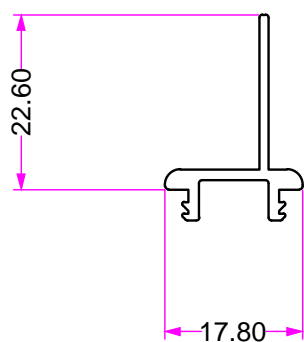

94.A40x20x1.6X6.5
ANGLE 40x20x1.6mmX6500

94.A40x12x1.6x6.5
ANGLE 50x20x3mmx6500

94.SC100-40
FINGER GRIP
ANGLE 20x12x1.6mmx6500

ELIPSO DLI (DOMESTIC LOUVRE INTERNAL) EXTRUSION PROFILES

94.DLI20-07
DLI INFILL 35mm

94.DLI20-06
DLI INFILL 20mm

94.DLI20-23
DLI TRIM ADAPTOR

ELIPSO DLI (DOMESTIC LOUVRE INTERNAL) EXTRUSION PROFILES

94.DLI20-02
DLI STILE

94.DLI20-05
DLI BLADE INFILL

94.DLI20-13
DLI H SECTION

94.DLI20-22
DLI MEETING STILE ADAPTOR

ELIPSO DLI (DOMESTIC LOUVRE INTERNAL) EXTRUSION PROFILES (OPTIONAL EXTRAS)

94.A50x25x3.0x6.5
ANGLE 50x25x3mmx6500

94.A50X50X3.0X6.5
ANGLE 50x50x3mmx6500

94.A100x50x3.0x6.5
ANGLE 100x50x3mmx6500

SCALE 1:1

ELIPSO DLI (DOMESTIC LOUVRE INTERNAL) EXTRUSION PROFILES (OPTIONAL EXTRAS)

94.B50x25x3.0x6.5
RHS 50x25x3mmx6500

94.B50x50x3.0x6.5
RHS 50x50x3mmx6500

94.B100x50x3.0 x 6.5
RHS 100 x 50 x 3mm x 6500

SCALE 1:1

ELIPSO DLI (DOMESTIC LOUVRE INTERNAL) EXTRUSION PROFILES

94.DLI20-25MF
DLI FRAME