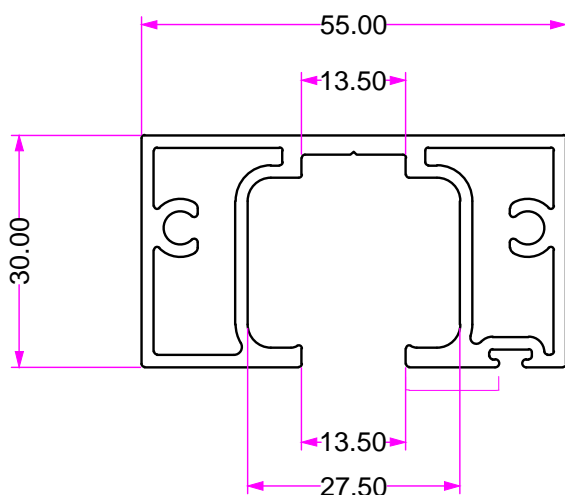

94.SC100-32
TOP ROLLER TRACK