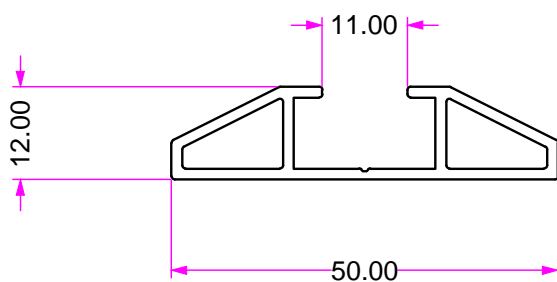

94.DLI20-14
DLI BOTTOM & SIDE CHANNEL
(Fixed Panel)

ELIPSO DLI (DOMESTIC LOUVRE INTERNAL) EXTRUSION PROFILES

94.DLI20-03
DLI TOP TRACK

94.SC100-32
TOP ROLLER TRACK

94.DLI20-04
DLI BOTTOM TRACK

ELIPSO DLI (DOMESTIC LOUVRE INTERNAL) EXTRUSION PROFILES

94.A40x20x1.6X6.5
ANGLE 40x20x1.6mmX6500

94.A40x12x1.6x6.5
ANGLE 50x20x3mmx6500

94.SC100-40
FINGER GRIP
ANGLE 20x12x1.6mmx6500

ELIPSO DLI (DOMESTIC LOUVRE INTERNAL) EXTRUSION PROFILES

94.DLI20-07
DLI INFILL 35mm

ELIPSO DLI (DOMESTIC LOUVRE INTERNAL) EXTRUSION PROFILES (OPTIONAL EXTRAS)

94.A50x25x3.0x6.5
ANGLE 50x25x3mmx6500

94.A50X50X3.0X6.5
ANGLE 50x50x3mmx6500

94.A100x50x3.0x6.5
ANGLE 100x50x3mmx6500

SCALE 1:1

ELIPSO DLI (DOMESTIC LOUVRE INTERNAL) EXTRUSION PROFILES (OPTIONAL EXTRAS)

94.B50x25x3.0x6.5
RHS 50x25x3mmx6500

94.B50x50x3.0x6.5
RHS 50x50x3mmx6500

94.B100x50x3.0 x 6.5
RHS 100 x 50 x 3mm x 6500

SCALE 1:1

ELIPSO DLI (DOMESTIC LOUVRE INTERNAL) EXTRUSION PROFILES

94.DLI20-25MF
DLI FRAME