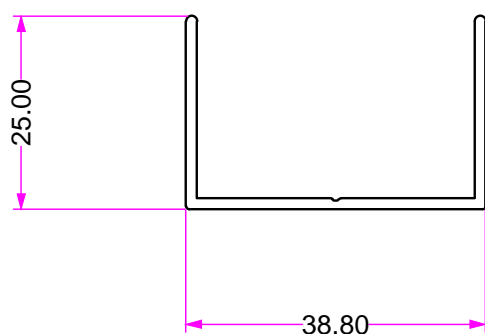

ELIPSO DLI (DOMESTIC LOUVRE INTERNAL) EXTRUSION PROFILES

94.SC100-05
BLADE 90mm

94.LT2030
BLADE 150mm

ELIPSO DLI (DOMESTIC LOUVRE INTERNAL) EXTRUSION PROFILES

94.SC100-10
DLI SUB HEAD

94.DLI20-18
DLI TOP CHANNEL
(Fixed Panel)

94.A40x20x1.6X6.5
ANGLE 40x20x1.6mmX6500

94.A40x12x1.6x6.5
ANGLE 50x20x3mmx6500

94.SC100-40
FINGER GRIP
ANGLE 20x12x1.6mmx6500

ELIPSO DLI (DOMESTIC LOUVRE INTERNAL) EXTRUSION PROFILES

94.DLI20-07
DLI INFILL 35mm

ELIPSO DLI (DOMESTIC LOUVRE INTERNAL) EXTRUSION PROFILES (OPTIONAL EXTRAS)

94.A50x25x3.0x6.5
ANGLE 50x25x3mmx6500

94.A50X50X3.0X6.5
ANGLE 50x50x3mmx6500

94.A100x50x3.0x6.5
ANGLE 100x50x3mmx6500

SCALE 1:1

ELIPSO DLI (DOMESTIC LOUVRE INTERNAL) EXTRUSION PROFILES (OPTIONAL EXTRAS)

94.B50x25x3.0x6.5
RHS 50x25x3mmx6500

94.B50x50x3.0x6.5
RHS 50x50x3mmx6500

94.B100x50x3.0 x 6.5
RHS 100 x 50 x 3mm x 6500

SCALE 1:1

ELIPSO DLI (DOMESTIC LOUVRE INTERNAL) EXTRUSION PROFILES

94.DLI20-25MF
DLI FRAME