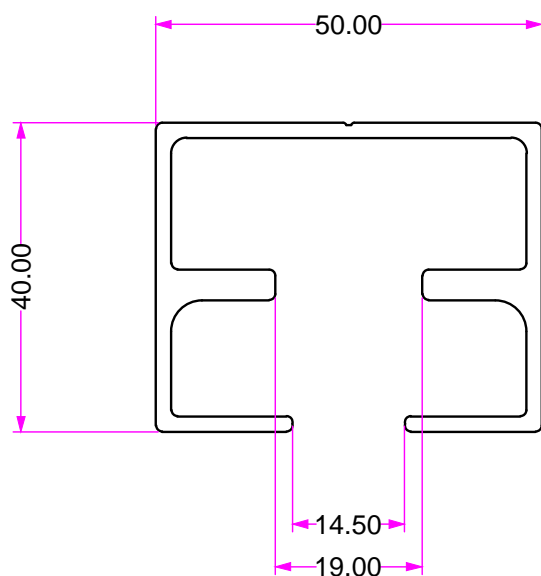

ELIPSO DLI (DOMESTIC LOUVRE INTERNAL) EXTRUSION PROFILES

94.DLI20-03
DLI TOP TRACK