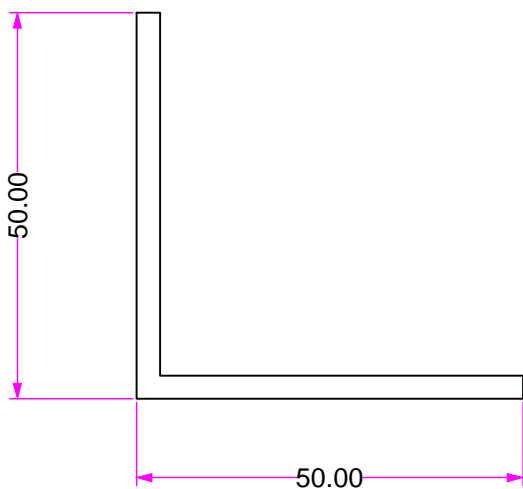

94.A40x20x1.6X6.5
ANGLE 40x20x1.6mmX6500

94.A40x12x1.6x6.5
ANGLE 50x20x3mmx6500

94.SC100-40
FINGER GRIP
ANGLE 20x12x1.6mmx6500

ELIPSO DLI (DOMESTIC LOUVRE INTERNAL) EXTRUSION PROFILES

94.DLI20-07
DLI INFILL 35mm

ELIPSO DLI (DOMESTIC LOUVRE INTERNAL) EXTRUSION PROFILES (OPTIONAL EXTRAS)

94.A50x25x3.0x6.5
ANGLE 50x25x3mmx6500

94.A50X50X3.0X6.5
ANGLE 50x50x3mmx6500

94.A100x50x3.0x6.5
ANGLE 100x50x3mmx6500

SCALE 1:1

ELIPSO DLI (DOMESTIC LOUVRE INTERNAL) EXTRUSION PROFILES (OPTIONAL EXTRAS)

94.B50x25x3.0x6.5
RHS 50x25x3mmx6500

94.B50x50x3.0x6.5
RHS 50x50x3mmx6500

94.B100x50x3.0 x 6.5
RHS 100 x 50 x 3mm x 6500

SCALE 1:1

ELIPSO DLI (DOMESTIC LOUVRE INTERNAL) EXTRUSION PROFILES

94.DLI20-25MF
DLI FRAME