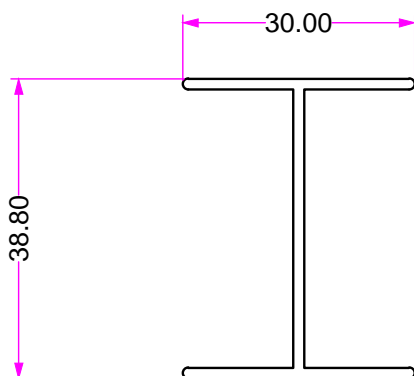

94.A40x20x1.6X6.5
ANGLE 40x20x1.6mmX6500

94.A40x12x1.6x6.5
ANGLE 50x20x3mmx6500

94.SC100-40
FINGER GRIP
ANGLE 20x12x1.6mmx6500

ELIPSO DLI (DOMESTIC LOUVRE INTERNAL) EXTRUSION PROFILES

94.DLI20-07
DLI INFILL 35mm

94.DLI20-06
DLI INFILL 20mm

94.DLI20-23
DLI TRIM ADAPTOR

ELIPSO DLI (DOMESTIC LOUVRE INTERNAL) EXTRUSION PROFILES

94.DLI20-02
DLI STILE

94.DLI20-05
DLI BLADE INFILL

94.DLI20-13
DLI H SECTION

94.DLI20-22
DLI MEETING STILE ADAPTOR

ELIPSO DLI (DOMESTIC LOUVRE INTERNAL) EXTRUSION PROFILES (OPTIONAL EXTRAS)

94.A50x25x3.0x6.5
ANGLE 50x25x3mmx6500

94.A50X50X3.0X6.5
ANGLE 50x50x3mmx6500

94.A100x50x3.0x6.5
ANGLE 100x50x3mmx6500

SCALE 1:1

ELIPSO DLI (DOMESTIC LOUVRE INTERNAL) EXTRUSION PROFILES (OPTIONAL EXTRAS)

94.B50x25x3.0x6.5
RHS 50x25x3mmx6500

94.B50x50x3.0x6.5
RHS 50x50x3mmx6500

94.B100x50x3.0 x 6.5
RHS 100 x 50 x 3mm x 6500

SCALE 1:1

ELIPSO DLI (DOMESTIC LOUVRE INTERNAL) EXTRUSION PROFILES

94.DLI20-25MF
DLI FRAME