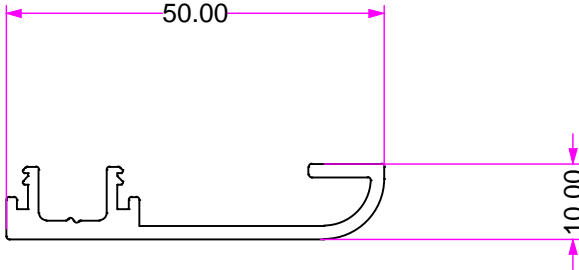

94.A40x20x1.6X6.5
ANGLE 40x20x1.6mmX6500

94.A40x12x1.6x6.5
ANGLE 50x20x3mmx6500

94.SC100-40
FINGER GRIP
ANGLE 20x12x1.6mmx6500

ELIPSO DLI (DOMESTIC LOUVRE INTERNAL) EXTRUSION PROFILES

94.DLI20-07
DLI INFILL 35mm

ELIPSO DLI (DOMESTIC LOUVRE INTERNAL) EXTRUSION PROFILES (OPTIONAL EXTRAS)

94.A50x25x3.0x6.5
ANGLE 50x25x3mmx6500

94.A50X50X3.0X6.5
ANGLE 50x50x3mmx6500

94.A100x50x3.0x6.5
ANGLE 100x50x3mmx6500

SCALE 1:1

ELIPSO DLI (DOMESTIC LOUVRE INTERNAL) EXTRUSION PROFILES (OPTIONAL EXTRAS)

94.B50x25x3.0x6.5
RHS 50x25x3mmx6500

94.B50x50x3.0x6.5
RHS 50x50x3mmx6500

94.B100x50x3.0 x 6.5
RHS 100 x 50 x 3mm x 6500

SCALE 1:1

ELIPSO DLI (DOMESTIC LOUVRE INTERNAL) EXTRUSION PROFILES

94.DLI20-25MF
DLI FRAME