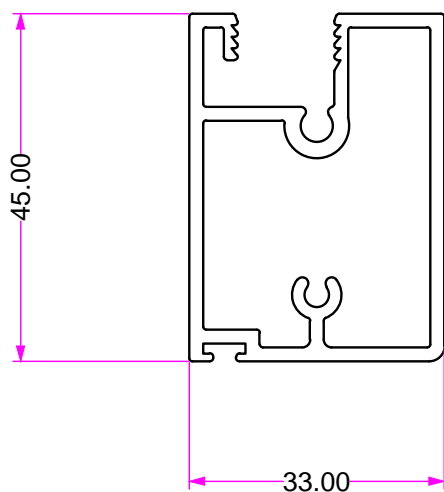

94.DLI20-14
DLI BOTTOM & SIDE CHANNEL
(Fixed Panel)

ELIPSO DLI (DOMESTIC LOUVRE INTERNAL) EXTRUSION PROFILES

94.DLI20-03
DLI TOP TRACK

94.SC100-32
TOP ROLLER TRACK

94.DLI20-04
DLI BOTTOM TRACK

ELIPSO DLI (DOMESTIC LOUVRE INTERNAL) EXTRUSION PROFILES

94.A40x20x1.6X6.5
ANGLE 40x20x1.6mmX6500

94.A40x12x1.6x6.5
ANGLE 50x20x3mmx6500

94.SC100-40
FINGER GRIP
ANGLE 20x12x1.6mmx6500

ELIPSO DLI (DOMESTIC LOUVRE INTERNAL) EXTRUSION PROFILES

94.DLI20-07
DLI INFILL 35mm

ELIPSO DLI (DOMESTIC LOUVRE INTERNAL) EXTRUSION PROFILES (OPTIONAL EXTRAS)

94.A50x25x3.0x6.5
ANGLE 50x25x3mmx6500

94.A50X50X3.0X6.5
ANGLE 50x50x3mmx6500

94.A100x50x3.0x6.5
ANGLE 100x50x3mmx6500

SCALE 1:1

ELIPSO DLI (DOMESTIC LOUVRE INTERNAL) EXTRUSION PROFILES (OPTIONAL EXTRAS)

94.B50x25x3.0x6.5
RHS 50x25x3mmx6500

94.B50x50x3.0x6.5
RHS 50x50x3mmx6500

94.B100x50x3.0 x 6.5
RHS 100 x 50 x 3mm x 6500

SCALE 1:1

ELIPSO DLI (DOMESTIC LOUVRE INTERNAL) EXTRUSION PROFILES

94.DLI20-25MF
DLI FRAME