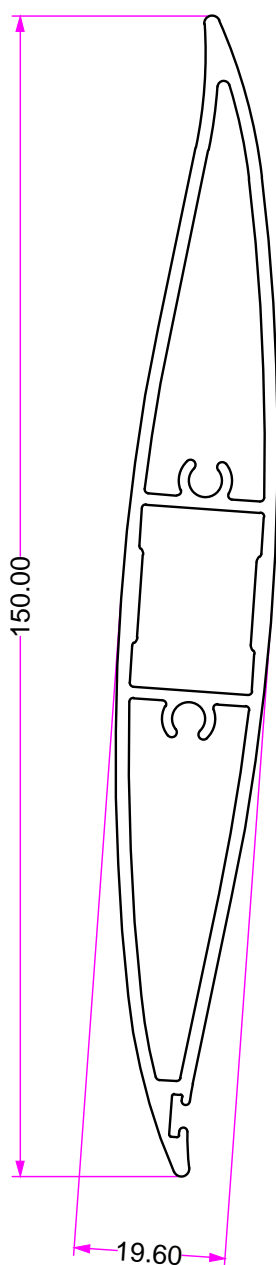

ELIPSO DLI (DOMESTIC LOUVRE INTERNAL) EXTRUSION PROFILES

94.SC100-05
BLADE 90mm

94.LT2030
BLADE 150mm

ELIPSO DLI (DOMESTIC LOUVRE INTERNAL) EXTRUSION PROFILES

94.SC100-10
DLI SUB HEAD

94.DLI20-18
DLI TOP CHANNEL
(Fixed Panel)

94.DLI20-14
DLI BOTTOM & SIDE CHANNEL
(Fixed Panel)

ELIPSO DLI (DOMESTIC LOUVRE INTERNAL) EXTRUSION PROFILES

94.DLI20-03
DLI TOP TRACK

94.SC100-32
TOP ROLLER TRACK

94.DLI20-04
DLI BOTTOM TRACK

ELIPSO DLI (DOMESTIC LOUVRE INTERNAL) EXTRUSION PROFILES

94.DLI20-01
DLI RAIL TOP & BOTTOM

94.DLI20-08
DLI WIDE RAIL

ELIPSO DLI (DOMESTIC LOUVRE INTERNAL) EXTRUSION PROFILES

94.DLI20-09
DLI MIDRAIL
110mm DOUBLE POCKET

ELIPSO DLI (DOMESTIC LOUVRE INTERNAL) EXTRUSION PROFILES

94.A40x20x1.6X6.5
ANGLE 40x20x1.6mmX6500

94.A40x12x1.6x6.5
ANGLE 50x20x3mmx6500

94.SC100-40
FINGER GRIP
ANGLE 20x12x1.6mmx6500

ELIPSO DLI (DOMESTIC LOUVRE INTERNAL) EXTRUSION PROFILES

94.DLI20-07
DLI INFILL 35mm