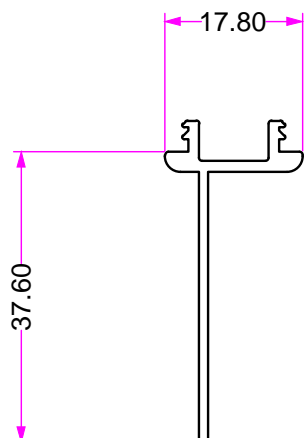

94.A40x20x1.6X6.5
ANGLE 40x20x1.6mmX6500

94.A40x12x1.6x6.5
ANGLE 50x20x3mmx6500

94.SC100-40
FINGER GRIP
ANGLE 20x12x1.6mmx6500

ELIPSO DLI (DOMESTIC LOUVRE INTERNAL) EXTRUSION PROFILES

94.DLI20-07
DLI INFILL 35mm

94.DLI20-06
DLI INFILL 20mm

94.DLI20-23
DLI TRIM ADAPTOR

ELIPSO DLI (DOMESTIC LOUVRE INTERNAL) EXTRUSION PROFILES

94.DLI20-02
DLI STILE

94.DLI20-05
DLI BLADE INFILL

94.DLI20-13
DLI H SECTION

94.DLI20-22
DLI MEETING STILE ADAPTOR

ELIPSO DLI (DOMESTIC LOUVRE INTERNAL) EXTRUSION PROFILES (OPTIONAL EXTRAS)

94.A50x25x3.0x6.5
ANGLE 50x25x3mmx6500

94.A50X50X3.0X6.5
ANGLE 50x50x3mmx6500

94.A100x50x3.0x6.5
ANGLE 100x50x3mmx6500

SCALE 1:1

ELIPSO DLI (DOMESTIC LOUVRE INTERNAL) EXTRUSION PROFILES (OPTIONAL EXTRAS)

94.B50x25x3.0x6.5
RHS 50x25x3mmx6500

94.B50x50x3.0x6.5
RHS 50x50x3mmx6500

94.B100x50x3.0 x 6.5
RHS 100 x 50 x 3mm x 6500

SCALE 1:1

ELIPSO DLI (DOMESTIC LOUVRE INTERNAL) EXTRUSION PROFILES

94.DLI20-25MF
DLI FRAME