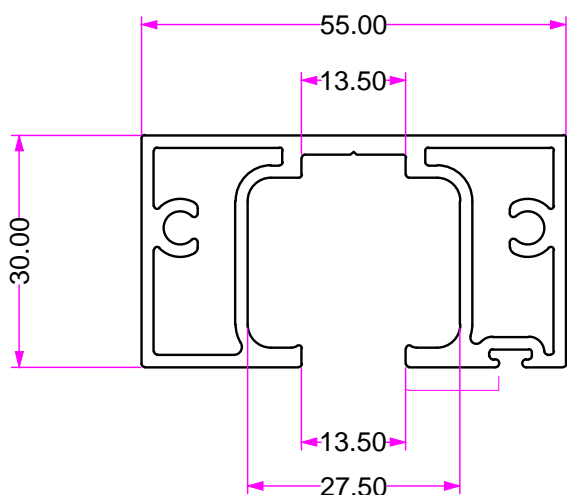

94.SC100-32
TOP ROLLER TRACK