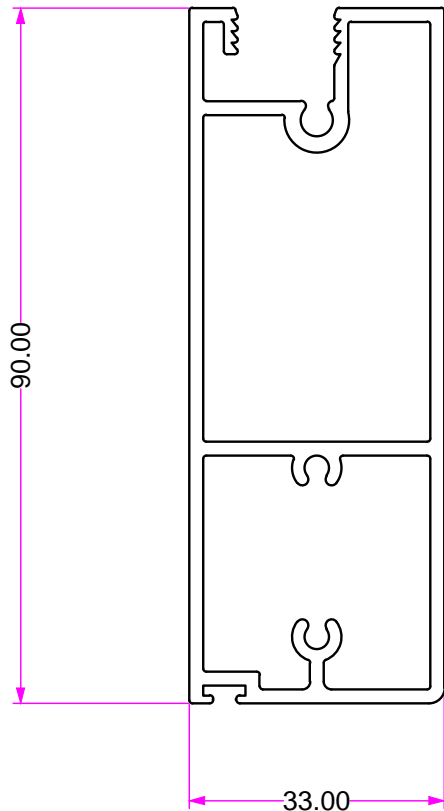

# ELIPSO DLI (DOMESTIC LOUVRE INTERNAL) EXTRUSION PROFILES

94.DLI20-03  
DLI TOP TRACK

94.SC100-32  
TOP ROLLER TRACK

94.DLI20-04  
DLI BOTTOM TRACK

# ELIPSO DLI (DOMESTIC LOUVRE INTERNAL) EXTRUSION PROFILES

94.DLI20-01  
DLI RAIL TOP & BOTTOM

94.DLI20-08  
DLI WIDE RAIL

# ELIPSO DLI (DOMESTIC LOUVRE INTERNAL) EXTRUSION PROFILES

94.A40x20x1.6X6.5  
ANGLE 40x20x1.6mmX6500

94.A40x12x1.6x6.5  
ANGLE 50x20x3mmx6500

94.SC100-40  
FINGER GRIP  
ANGLE 20x12x1.6mmx6500

# ELIPSO DLI (DOMESTIC LOUVRE INTERNAL) EXTRUSION PROFILES (OPTIONAL EXTRAS)

94.A50x25x3.0x6.5  
ANGLE 50x25x3mmx6500

94.A50X50X3.0X6.5  
ANGLE 50x50x3mmx6500

94.A100x50x3.0x6.5  
ANGLE 100x50x3mmx6500

SCALE 1:1