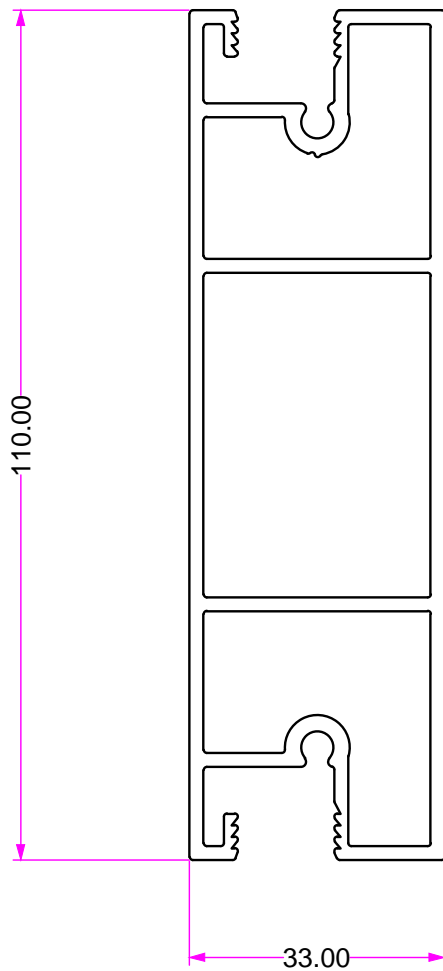

# ELIPSO DLI (DOMESTIC LOUVRE INTERNAL) EXTRUSION PROFILES

94.DLI20-01  
DLI RAIL TOP & BOTTOM

94.DLI20-08  
DLI WIDE RAIL

# ELIPSO DLI (DOMESTIC LOUVRE INTERNAL) EXTRUSION PROFILES

94.DLI20-09  
DLI MIDRAIL  
110mm DOUBLE POCKET

# ELIPSO DLI (DOMESTIC LOUVRE INTERNAL) EXTRUSION PROFILES

94.A40x20x1.6X6.5  
ANGLE 40x20x1.6mmX6500

94.A40x12x1.6x6.5  
ANGLE 50x20x3mmx6500

94.SC100-40  
FINGER GRIP  
ANGLE 20x12x1.6mmx6500

# ELIPSO DLI (DOMESTIC LOUVRE INTERNAL) EXTRUSION PROFILES (OPTIONAL EXTRAS)

94.A50x25x3.0x6.5  
ANGLE 50x25x3mmx6500

94.A50X50X3.0X6.5  
ANGLE 50x50x3mmx6500

94.A100x50x3.0x6.5  
ANGLE 100x50x3mmx6500

SCALE 1:1