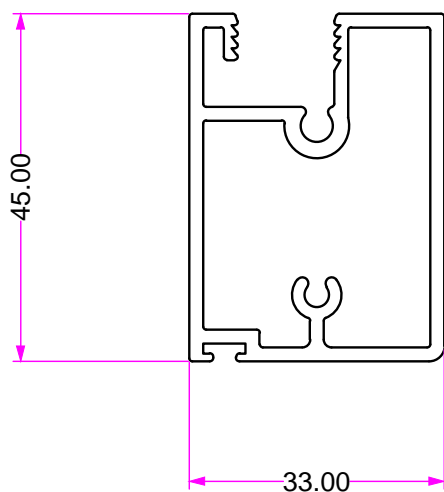

# ELIPSO DLI (DOMESTIC LOUVRE INTERNAL) EXTRUSION PROFILES

94.DLI20-03  
DLI TOP TRACK

94.SC100-32  
TOP ROLLER TRACK

94.DLI20-04  
DLI BOTTOM TRACK

# ELIPSO DLI (DOMESTIC LOUVRE INTERNAL) EXTRUSION PROFILES

94.DLI20-01  
DLI RAIL TOP & BOTTOM

94.DLI20-08  
DLI WIDE RAIL

# ELIPSO DLI (DOMESTIC LOUVRE INTERNAL) EXTRUSION PROFILES

94.A40x20x1.6X6.5  
ANGLE 40x20x1.6mmX6500

94.A40x12x1.6x6.5  
ANGLE 50x20x3mmx6500

94.SC100-40  
FINGER GRIP  
ANGLE 20x12x1.6mmx6500

# ELIPSO DLI (DOMESTIC LOUVRE INTERNAL) EXTRUSION PROFILES (OPTIONAL EXTRAS)

94.A50x25x3.0x6.5  
ANGLE 50x25x3mmx6500

94.A50X50X3.0X6.5  
ANGLE 50x50x3mmx6500

94.A100x50x3.0x6.5  
ANGLE 100x50x3mmx6500

SCALE 1:1