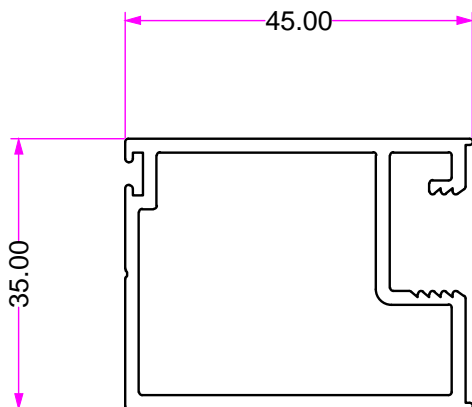

# ELIPSO DLI (DOMESTIC LOUVRE INTERNAL) EXTRUSION PROFILES

94.A40x20x1.6X6.5  
ANGLE 40x20x1.6mmX6500

94.A40x12x1.6x6.5  
ANGLE 50x20x3mmx6500

94.SC100-40  
FINGER GRIP  
ANGLE 20x12x1.6mmx6500

# ELIPSO DLI (DOMESTIC LOUVRE INTERNAL) EXTRUSION PROFILES

94.DLI20-07  
DLI INFILL 35mm

94.DLI20-06  
DLI INFILL 20mm

94.DLI20-23  
DLI TRIM ADAPTOR

# ELIPSO DLI (DOMESTIC LOUVRE INTERNAL) EXTRUSION PROFILES

94.DLI20-02  
DLI STILE

94.DLI20-05  
DLI BLADE INFILL

94.DLI20-13  
DLI H SECTION

94.DLI20-22  
DLI MEETING STILE ADAPTOR

# ELIPSO DLI (DOMESTIC LOUVRE INTERNAL) EXTRUSION PROFILES (OPTIONAL EXTRAS)

94.A50x25x3.0x6.5  
ANGLE 50x25x3mmx6500

94.A50X50X3.0X6.5  
ANGLE 50x50x3mmx6500

94.A100x50x3.0x6.5  
ANGLE 100x50x3mmx6500

SCALE 1:1