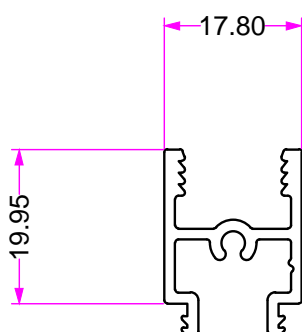

# ELIPSO DLI (DOMESTIC LOUVRE INTERNAL) EXTRUSION PROFILES

94.A40x20x1.6X6.5  
ANGLE 40x20x1.6mmX6500

94.A40x12x1.6x6.5  
ANGLE 50x20x3mmx6500

94.SC100-40  
FINGER GRIP  
ANGLE 20x12x1.6mmx6500

# ELIPSO DLI (DOMESTIC LOUVRE INTERNAL) EXTRUSION PROFILES

94.DLI20-07  
DLI INFILL 35mm

94.DLI20-06  
DLI INFILL 20mm

94.DLI20-23  
DLI TRIM ADAPTOR

# ELIPSO DLI (DOMESTIC LOUVRE INTERNAL) EXTRUSION PROFILES (OPTIONAL EXTRAS)

94.A50x25x3.0x6.5  
ANGLE 50x25x3mmx6500

94.A50X50X3.0X6.5  
ANGLE 50x50x3mmx6500

94.A100x50x3.0x6.5  
ANGLE 100x50x3mmx6500

SCALE 1:1

# ELIPSO DLI (DOMESTIC LOUVRE INTERNAL) EXTRUSION PROFILES (OPTIONAL EXTRAS)

94.B50x25x3.0x6.5  
RHS 50x25x3mmx6500

94.B50x50x3.0x6.5  
RHS 50x50x3mmx6500

94.B100x50x3.0 x 6.5  
RHS 100 x 50 x 3mm x 6500