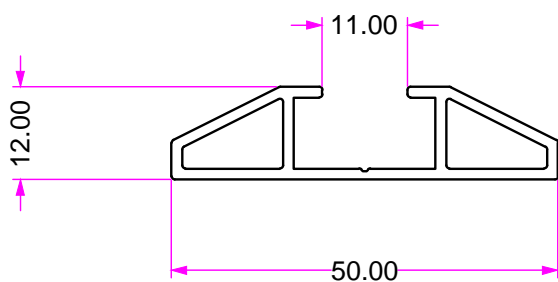

# ELIPSO DLI (DOMESTIC LOUVRE INTERNAL) EXTRUSION PROFILES

94.SC100-10  
DLI SUB HEAD

94.DLI20-18  
DLI TOP CHANNEL  
(Fixed Panel)

94.DLI20-14  
DLI BOTTOM & SIDE CHANNEL  
(Fixed Panel)

# ELIPSO DLI (DOMESTIC LOUVRE INTERNAL) EXTRUSION PROFILES

94.DLI20-03  
DLI TOP TRACK

94.SC100-32  
TOP ROLLER TRACK

94.DLI20-04  
DLI BOTTOM TRACK

# ELIPSO DLI (DOMESTIC LOUVRE INTERNAL) EXTRUSION PROFILES

94.A40x20x1.6X6.5  
ANGLE 40x20x1.6mmX6500

94.A40x12x1.6x6.5  
ANGLE 50x20x3mmx6500

94.SC100-40  
FINGER GRIP  
ANGLE 20x12x1.6mmx6500

# ELIPSO DLI (DOMESTIC LOUVRE INTERNAL) EXTRUSION PROFILES (OPTIONAL EXTRAS)

94.A50x25x3.0x6.5  
ANGLE 50x25x3mmx6500

94.A50X50X3.0X6.5  
ANGLE 50x50x3mmx6500

94.A100x50x3.0x6.5  
ANGLE 100x50x3mmx6500

SCALE 1:1