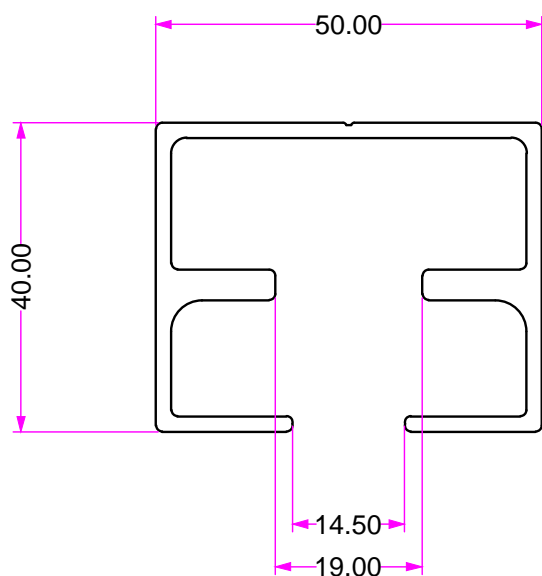

ELIPSO DLI (DOMESTIC LOUVRE INTERNAL) EXTRUSION PROFILES

94.DLI20-03
DLI TOP TRACK