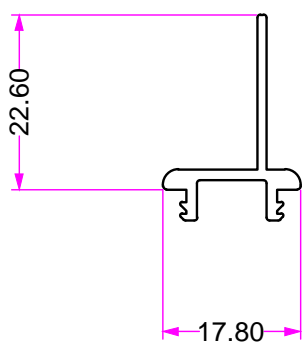

# ELIPSO DLI (DOMESTIC LOUVRE INTERNAL) EXTRUSION PROFILES

94.A40x20x1.6X6.5  
ANGLE 40x20x1.6mmX6500

94.A40x12x1.6x6.5  
ANGLE 50x20x3mmx6500

94.SC100-40  
FINGER GRIP  
ANGLE 20x12x1.6mmx6500

# ELIPSO DLI (DOMESTIC LOUVRE INTERNAL) EXTRUSION PROFILES

94.DLI20-07  
DLI INFILL 35mm

94.DLI20-06  
DLI INFILL 20mm

94.DLI20-23  
DLI TRIM ADAPTOR

# ELIPSO DLI (DOMESTIC LOUVRE INTERNAL) EXTRUSION PROFILES (OPTIONAL EXTRAS)

94.A50x25x3.0x6.5  
ANGLE 50x25x3mmx6500

94.A50X50X3.0X6.5  
ANGLE 50x50x3mmx6500

94.A100x50x3.0x6.5  
ANGLE 100x50x3mmx6500

SCALE 1:1

# ELIPSO DLI (DOMESTIC LOUVRE INTERNAL) EXTRUSION PROFILES (OPTIONAL EXTRAS)

94.B50x25x3.0x6.5  
RHS 50x25x3mmx6500

94.B50x50x3.0x6.5  
RHS 50x50x3mmx6500

94.B100x50x3.0 x 6.5  
RHS 100 x 50 x 3mm x 6500